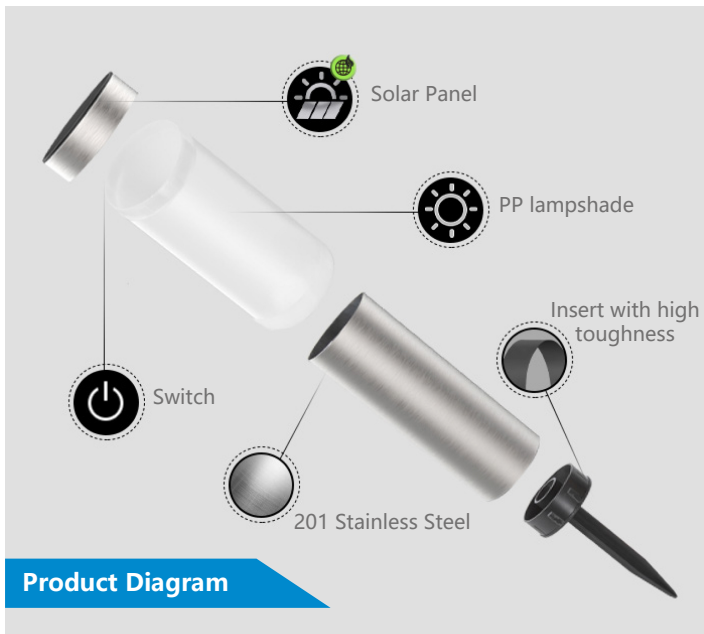

Solar Garden Lamp

Model: SN-PL3-SS

Product Features

- Solar power supply.
- Automatically lights up at night or in dark environments, and turns off automatically during the day or in light environments.
- The product uses 3 LED high-brightness lamp beads and has a high-capacity rechargeable battery inside.
- 6-8 hours to fully charge.
- Maintain high-brightness illumination up to 10-12 hours.
- Work even in bad weather.
- IP65 waterproof and dustproof rating.

Product Specifications

Product Model:	SN-PL3-SS
Solar Panel:	0.4W 2V/5V
Battery Type:	Li-ion
Battery Capacity:	3.7V 500mAh
Product Color Temperature:	3000K / 6000K
Operating Temperature:	- 10°C - 40°C
Protection Class:	IP65
Product Life:	> 50,000 Hours

Packaging Information

Product Color:	Silver / Black
Product Size:	φ80 × 400mm
Product Weight:	435g
Inner Box Size:	9 x 9 x 41.2cm
Carton Size:	47 x 40 x 44cm
Net Weight:	10kg
Gross Weight:	11.5kg
Packaging Method:	20pcs/Carton